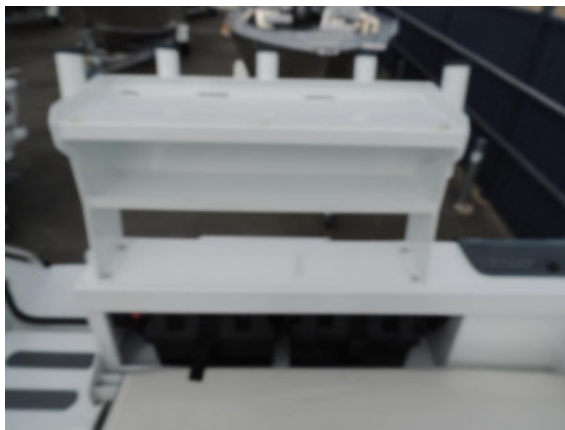

6200 YELLOWFIN 130HP PACK 1

\$61,990

Description

NEW MODEL Yellowfin 6200 Cabin. Boat, Motor Trailer packages can be ordered to suit your needs Powered by Yamaha outboards. This is the heavy duty PLATE ALLOY HULL made by Quintrex. No matter the style of boating you are into, we can help. Call our staff today for a package deal.*Please note photos are for illustration purposes only, boat pictured may include options that are not standard.Our on Water Package includes the following.Yellowfin 6200 Cuddy Cabin Soft TopYellowfin Alloy Trailer with Brakes Tandom axleSpare Wheel Mounting BracketPowered by the Yamaha F130 Hp EFI 4 stroke2 Multi-Function Digital GaugesBimini Top Rear Lounge Back RestDual Batteries Isolating SwitchQld Boat Trailer RegoIncludes all the standard Features of the Yellowfin range, see below.Safety Gear including.....5 Life Jackets, V-Sheet, Flares, Anchor with rope Chain, Mirror, 2 Retractable Paddles, Fire Extinguisher all with a water Proof Bag for storage.Check out the list of standard Features that Yellowfin supply as standard:3Year Factory WarrantyAccessory Kit LargeAnchorwell Bow SpritBurley Bucket Medium KitCabin FootrestCabin HatchCabin Storage Section LidsDeck WashDrink Holder Cups 2Fuel Tank 135ltHydraulic SteeringKill TankLive Bait TankAlly Back DeckOutrigger Mounting Plates on Cabin SidePainted with StripesPower Outlet 12volt DashRadio GX750B VHF 6 WhipRail Grab Transom 32mmRails BowrailRails CabinGrabrail Rails Side Long 32mmRear LadderRocket Launcher Cabin Rod Holders Cast Welded 6Scupper Drain Scuppers Self Drain FloorSeat Yellowfin ProSelf Draining Floor TreadplateSide Pockets LargeSteering Wheel Cruise 3 SpokeTransducer BracketTransom Cutting BoardYellowfin Transom DoorTrim Tabs Volvo BTS 300 KitTwin Battery Box SwitchX Bollard On Front DeckX Bollard Transom Corners2 Yellowfin Cabin Glass WindscreenYellowfin Helmsman Seat Frame 70mmSlider Yellowfin Navigator Seat Frame 70mm SlideSo if you are interested in getting a Heavy Duty Plate Alloy Fishing boat , come on in and check out our range and give us the opportunity to QUOTE on your needs, We are in Burpengary QLD.We are located centrally between Brisbane and the Sunshine coast, look for the Big Boat. We are your number one choice for great deals on Great Brands, such as Quintrex, Trident, Yellowfin, Polycraft Baysport Yamaha Outboards as well as a great range of used boat packages in stock.We offer Yamaha Finance Insurance to approved customers, so please contact our friendly staff for more information.NOTE: We do not quote or sell new Quintrex Packages interstate, due to our extended warranty and high level of customer service. SPECIFICATIONS:Length Maximum: 6.22mLength of Hull: 5.92mBeam: 2.40mDepth: 1.25mLength on Trailer: 7.62mHeight on Trailer: 2.52mBottomsides: 5.00mmTopsides: 4.00mmTransom Material: 5.00mmWeight (boat only): 962kgMin. HP: 90hpMax. HP: 150hpMain Motor Weight: 256kgNumber of People (Basic): 5