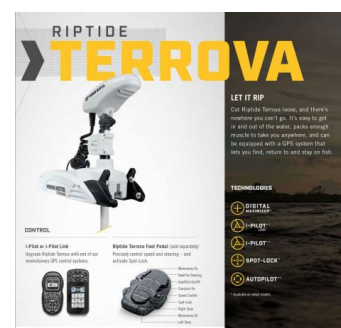

## Quintrex 440 Renegade PRO TS + Yamaha F60hp- PRO PACK FOR SALE

\$49,333

Model	RipTide Terrova 55Lb / no FP / i-Pilot - 54"
Product Code	603804
For Use In	Calmwater
Mounting Location	Stow Mount
Motor Style	Electric motor
Max Thrust	55.0lb
Voltage	12
Shaft Length	54"
Foot Pedal Style	Not Included
Power Trim	No
Power Steering	Yes
Lift-Assist	Yes
BowGuard	No
Wireless Remote	Yes
Built-In Sonar	None
i-Pilot GPS	No
AutoPilot	Yes
ChartPlot	No
Universal Sonar 2	No
Speeds	Variable
Digital Maximizer	Yes
Battery Meter	Yes
Warranty	Two Year Warranty

### Description

Quintrex 440 Renegade Pro TS is a premium tiller steer fishing weapon built for serious anglers who want top-tier performance and a fully upgraded layout. The Pro model adds extra refinement, strength and comfort, while still delivering the wide open fishing space this hull is known for. Paired with a Yamaha 60HP 4-stroke and loaded with high-end electronics and a GPS trolling motor, this package is ideal for tournament-style fishing, estuary work and inshore adventures with total control and precision.