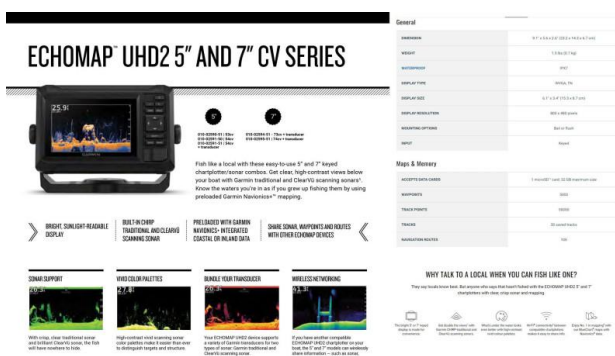

Quintrex 490 Renegade CC + Yamaha F90HP - PACK 3 FOR SALE

\$57,730

Description

Quintrex 490 Renegade CC in this Pack 3 configuration steps up with added comfort, control, and fishing features. The centre console layout provides full access around the boat, while upgrades like hydraulic steering and bimini make longer trips more comfortable. Ideal for anglers who want a well-equipped fishing boat ready for extended time on the water.

PACK 3 INCLUSIONS:

- QUINTREX 490 RENEGADE CC (Centre Console) - Decals/stripes, fully carpeted. Standard factory inclusions
- QUINTREX BRAKED TRAILER 1298ATM - 13 inch alloy wheels, disc brakes, LED lights, adjustable skids and keel rollers, durable alloy frame
- YAMAHA F90HP 4-STROKE - Forward control with 703 control box, 2x multifunctional digital gauges, power trim and tilt, electric start, SDS alloy prop, fuel filter, workshop fitted and tested, dealer delivery and training
- BIMINI AND ENVELOPE (NT STYLE) - Provides shade and extended coverage for comfort
- GARMIN UHD2 75SV CHARTPLOTTER/SOUNDER - Clear sonar imaging for accurate fish tracking
- GME GX750B VHF MARINE RADIO - Reliable marine communication system
- HYDRAULIC STEERING UPGRADE - Smooth and effortless steering control
- CONSOLE ROD STORAGE - Secure and convenient rod storage
- ALLOY CUTTING BOARD - Practical bait preparation station
- FULLY WELDED TOP DECK AND GUNNELS - Increased durability and strength